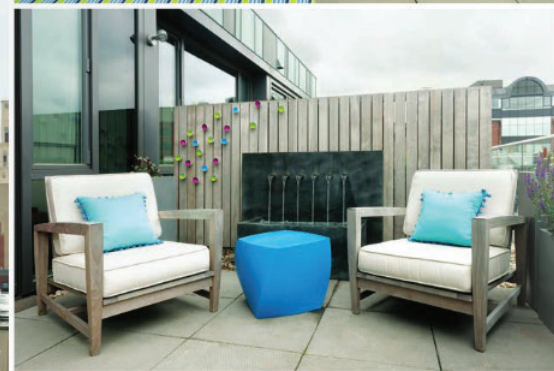

SPECIAL
FOCUS:
LANDSCAPE
DESIGN

LANDSCAPE DESIGN:
Andrea Nilsen Morse,
Nilsen Landscape
Design

INTERIOR DESIGN:
Emily Pinney, Pinney
Designs

LANDSCAPE
CONTRACTOR: A.
Bonadio & Sons

SKY-HIGH SANCTUARY

◆◆ Interior designer Emily Pinney and landscape designer Andrea Nilsen Morse combined their talents to give a couple the retreat they longed for on the roof deck of their Boston condominium. Continuing her theme for the interior design, Pinney chose rugs and accent pieces in bright jewel tones, pairing them with white-upholstered teak furniture, for the three distinct sitting, lounging, and dining areas, as well as a lower-level area outside the owners' bedroom. Morse then brought in a series of large planters, in a range of sizes—to further separate the three upper-deck spaces—and filled them with a mix of sun-loving, wind- and drought-tolerant plants. Sedum, bright purple salvia, evergreen boxwood, white beach roses, and pink-and-chartreuse Japanese spirea provide color. Ornamental grasses offer movement and screening. And a pretty Koussa dogwood creates a canopy that shades an interior west-facing office from the afternoon sun.

— PHOTOGRAPHY BY BEN GEB0