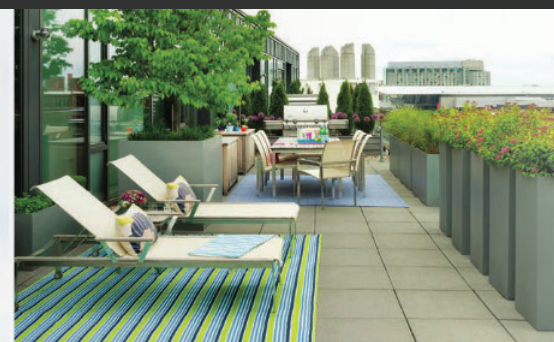

SPECIAL
FOCUS:
LANDSCAPE
DESIGN

LANDSCAPE DESIGN:
Andrea Nilsen Morse,
Nilsen Landscape
Design

INTERIOR DESIGN:
Emily Pinney, Pinney
Designs

LANDSCAPE
CONTRACTOR: A.
Bonadio & Sons

SKY-HIGH SANCTUARY

◆◆ Interior designer Emily Pinney and landscape designer Andrea Nilsen Morse combined their talents to give a couple the retreat they longed for on the roof deck of their Boston condominium. Continuing her theme for the interior design, Pinney chose rugs and accent pieces in bright jewel tones, pairing them with white-upholstered teak furniture, for the three distinct sitting, lounging, and dining areas, as well as a lower-level area outside the owners' bedroom. Morse then brought in a series of large planters, in a range of sizes—to further separate the three upper-deck spaces—and filled them with a mix of sun-loving, wind- and drought-tolerant plants. Sedum, bright purple salvia, evergreen boxwood, white beach roses, and pink-and-chartreuse Japanese spirea provide color. Ornamental grasses offer movement and screening. And a pretty Koussa dogwood creates a canopy that shades an interior west-facing office from the afternoon sun.